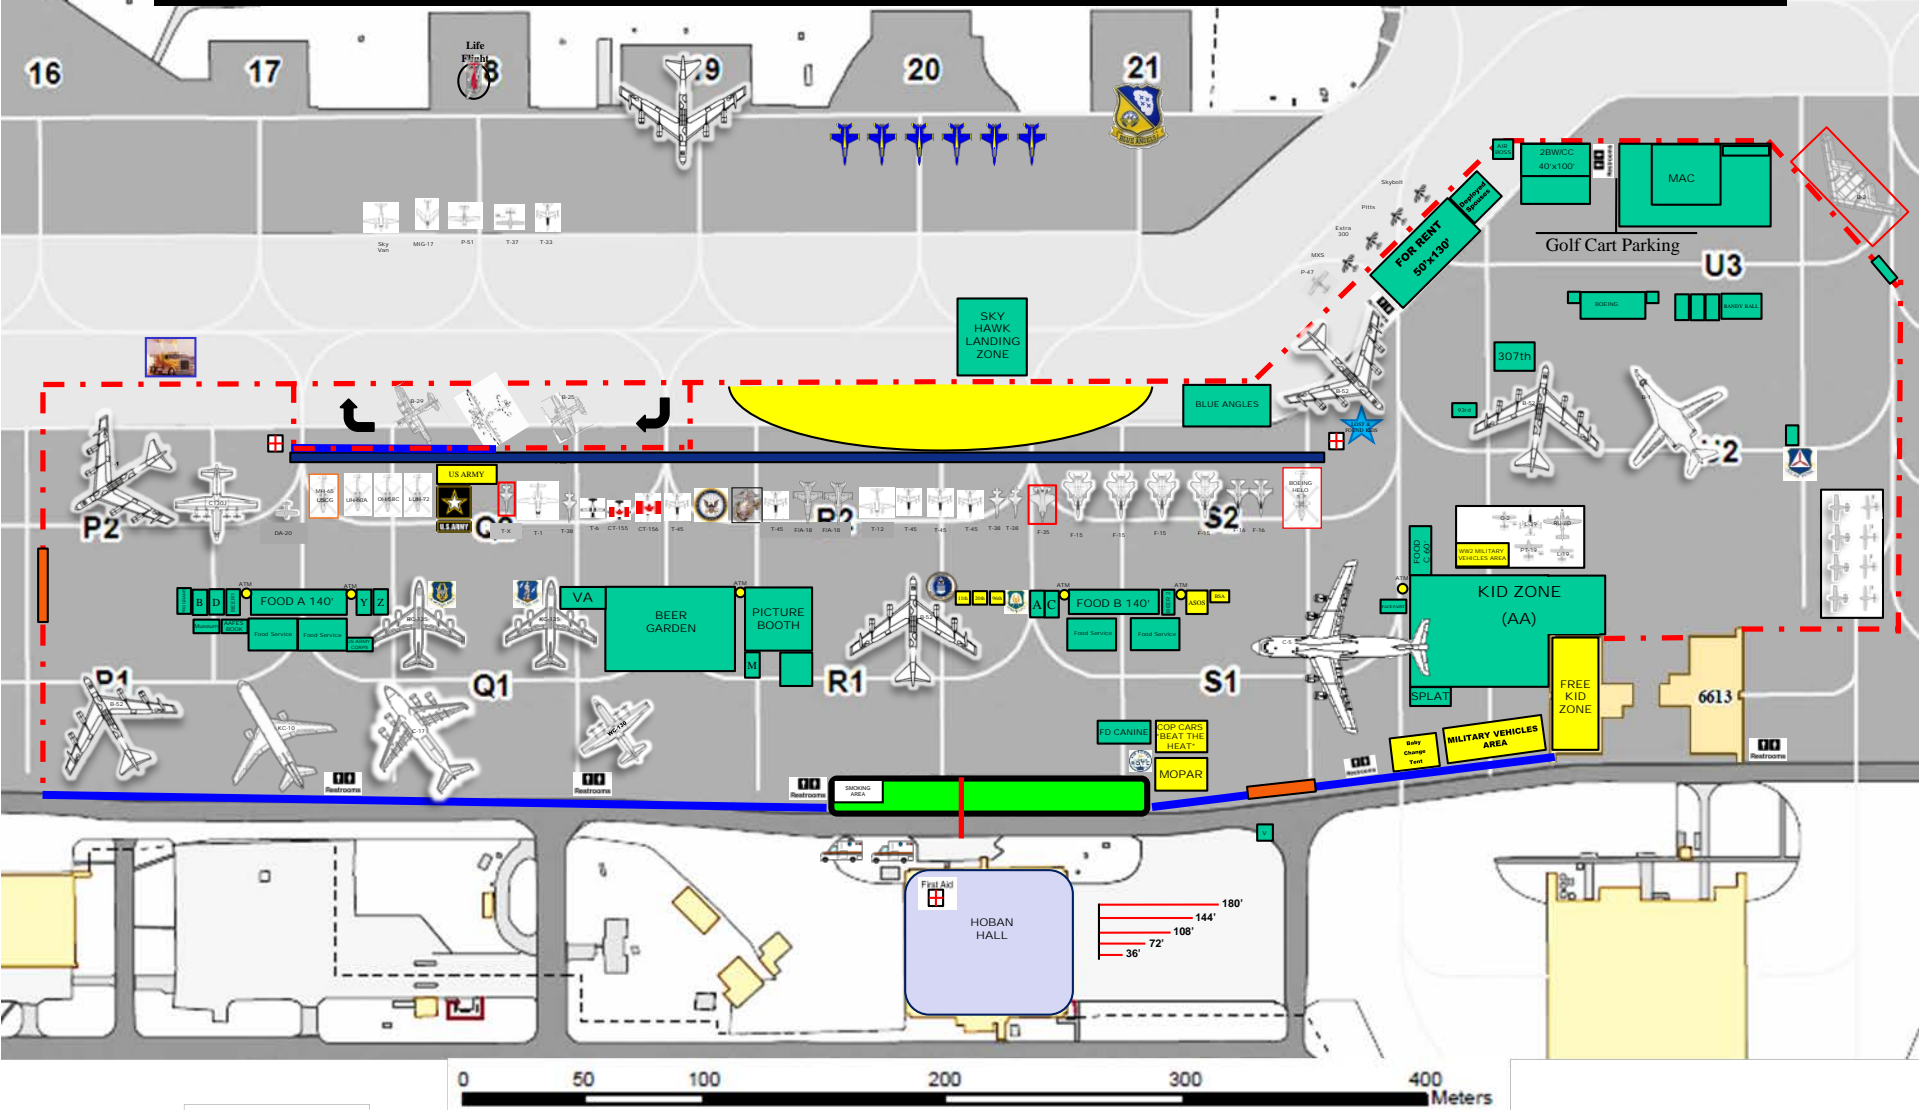

# 2017 BAFB AIR SHOW

## RAMP PLAN

# Legend

• First Aid Tent

• Lost & Found Children

• Vendor

• Non-Profit Organization

• Restricted Access Aircraft

• Recruiters

• Port O' Potty

- F-35 (?)
- F-18E (x2) from Oceana
- CT-156 from Canada
- T-38 from Laughlin
- T-45 (x2) from Meridian
- DA-20
- C-17 from March
- C-5 from Travis
- Helos (x3) from Fort Polk
- USCG Helo from New Orleans
- PT-19
- L-19 from Dallas
- SNJ-5 from Talula
- L-39/Ru-8D/O-2 from Houston
- Military vehicles