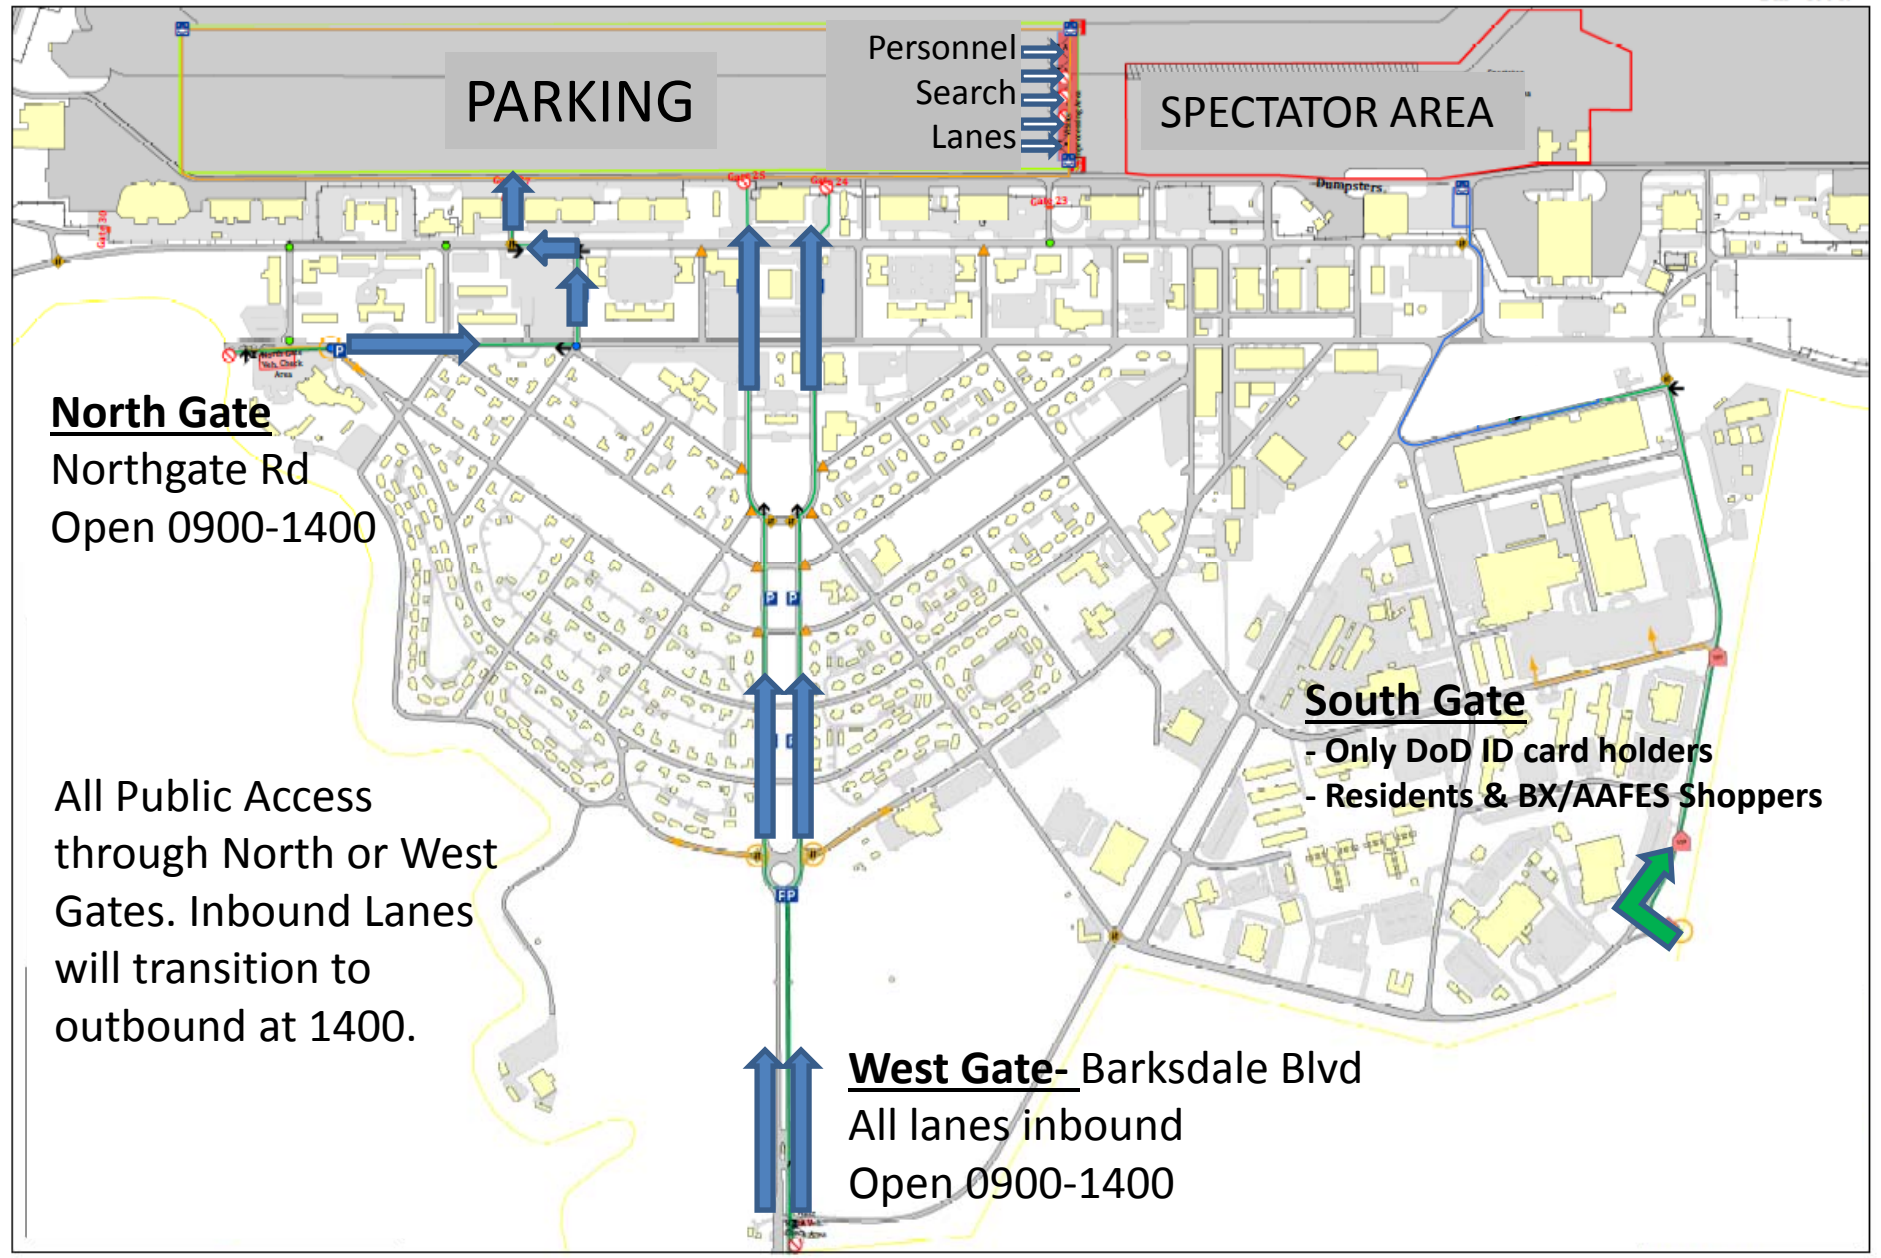

## Entry Traffic Pattern

1 in = 400 ft

**North Gate**  
 Northgate Rd  
 Open 0900-1400

All Public Access  
 through North or West  
 Gates. Inbound Lanes  
 will transition to  
 outbound at 1400.

**West Gate- Barksdale Blvd**  
 All lanes inbound  
 Open 0900-1400

**South Gate**  
 - Only DoD ID card holders  
 - Residents & BX/AAFES Shoppers